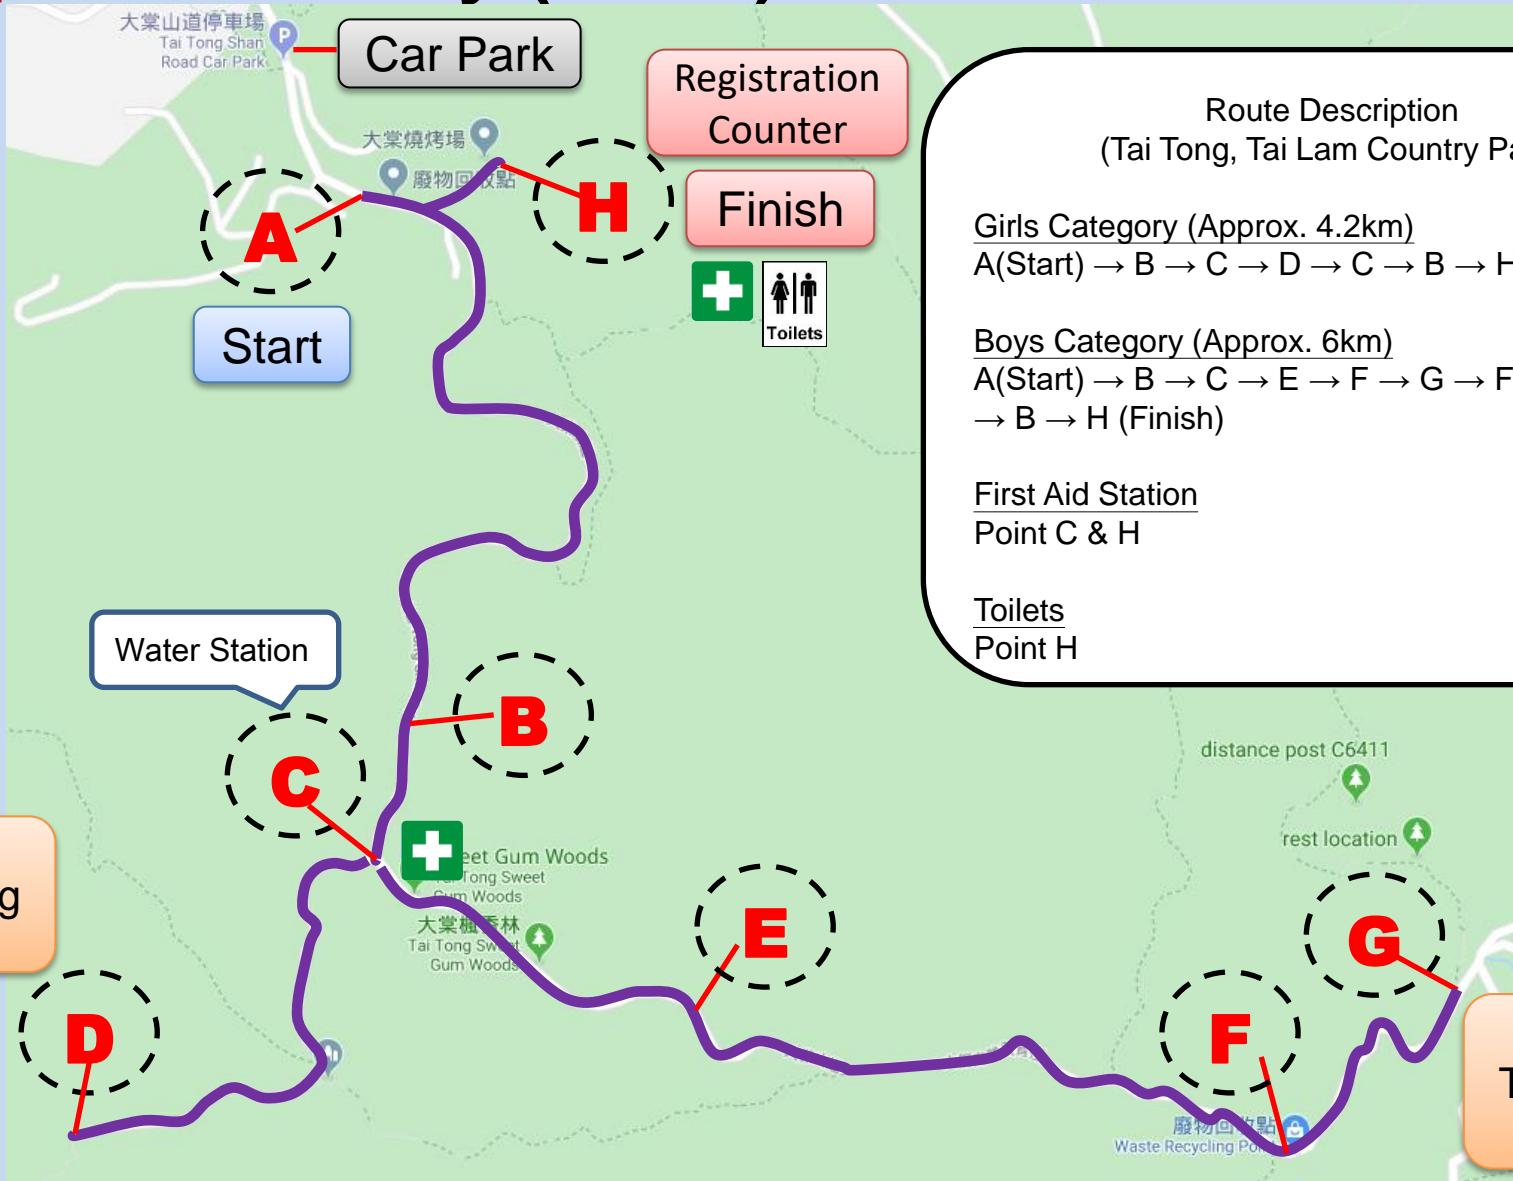

All Hong Kong Schools Jing Ying Cross Country (Team) Tournament 2022-2023

Route Description (Tai Tong, Tai Lam Country Park)

Girls Category (Approx. 4.2km)

A(Start) → B → C → D → C → B → H (Finish)

Boys Category (Approx. 6km)

A(Start) → B → C → E → F → G → F → E → C → B → H (Finish)

First Aid Station

Point C & H

Toilets

Point H

Girls
Turning
Point

Boys
Turning
Point