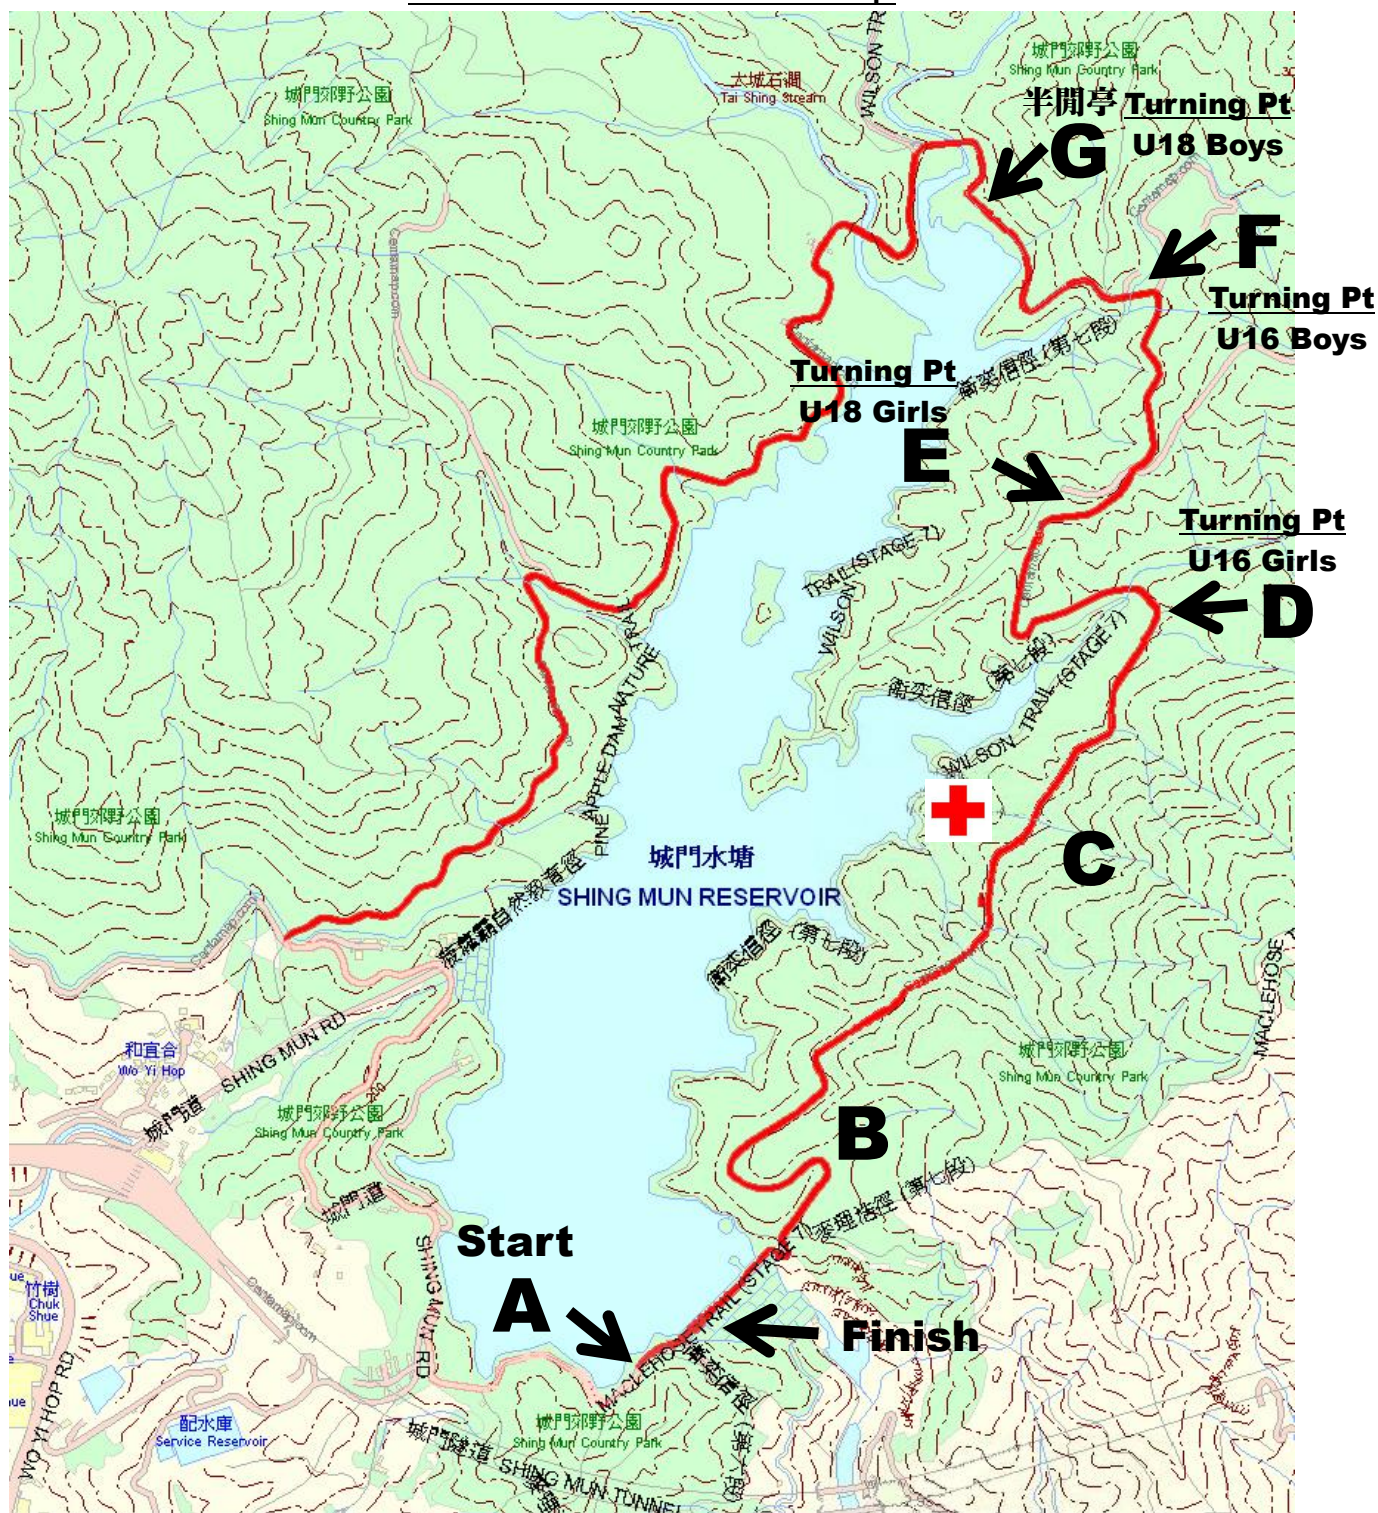

Hong Kong Schools Sports Federation  
2<sup>nd</sup> Asian School Cross Country Championship

Selection Trial - Route Map

U18 Boys Route (approx. 7km)

A > B > C > D > E > F > G > F > E > D > C > B > Finish

U16 Boys Route (approx. 6km)

A > B > C > D > E > F > E > D > C > B > Finish

U18 Girls Route (approx. 5km)

A > B > C > D > E > D > C > B > Finish

U16 Girls Route (approx. 4km)

A > B > C > D > C > B > Finish